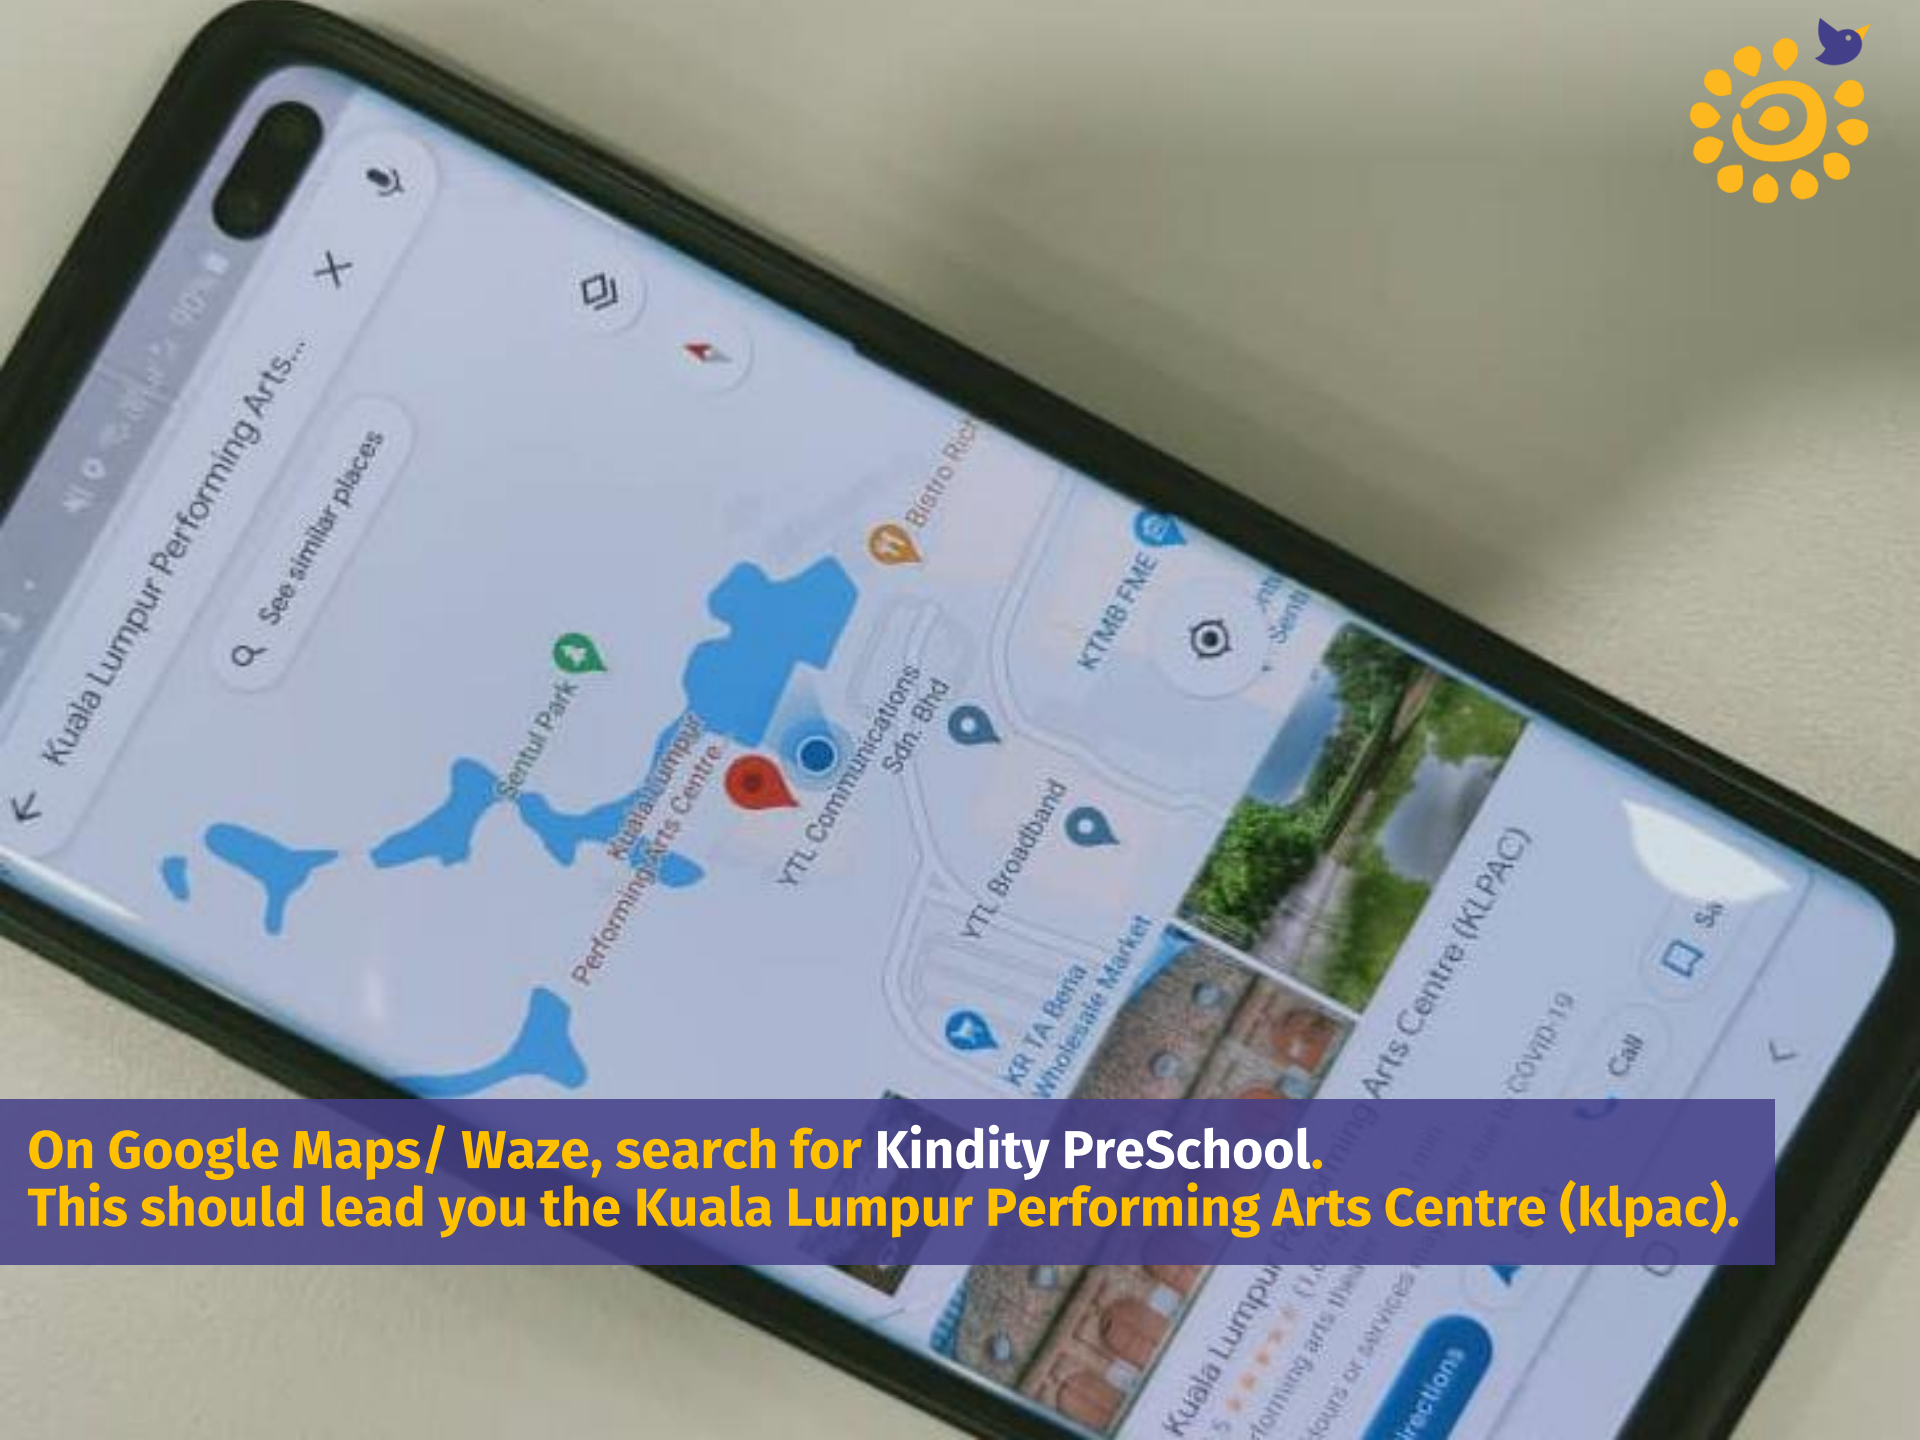

Getting to Kindity

On Google Maps/ Waze, search for Kindity PreSchool. This should lead you the Kuala Lumpur Performing Arts Centre (klpac).

Park in any available parking bays at the klpac designated visitors carpark.

Kindity

MONTESSORI BY DESIGN

Walk towards the klpac main entrance and enter through the glass doors.

**Walk straight, take the lift to Level 2.
When you exit the lift, turn left. You will see Kindity's entrance.**

Ring the doorbell so that we know you have arrived!

Kindity's Health & Safety Protocols

All visitors will be expected to perform the following steps before entering Kindity:

- Scan the QR Code on the MySejahtera App
- Temperature screening
- Hand Sanitising